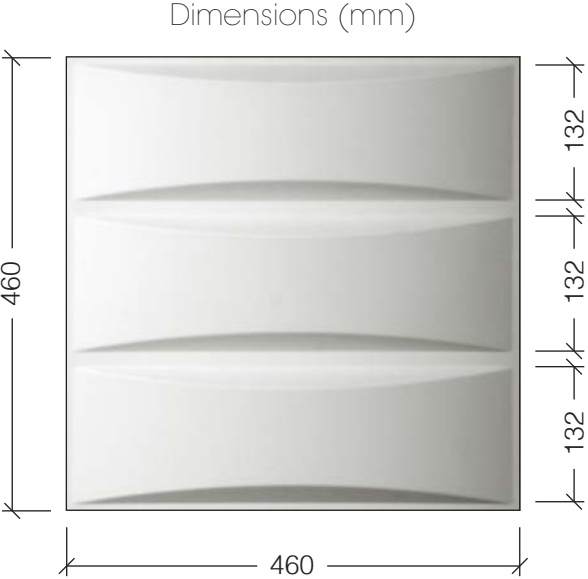

3DWallddecor Dimensional Bamboo Wall Panels

Model:

Bars

Max. relief: 20 mm