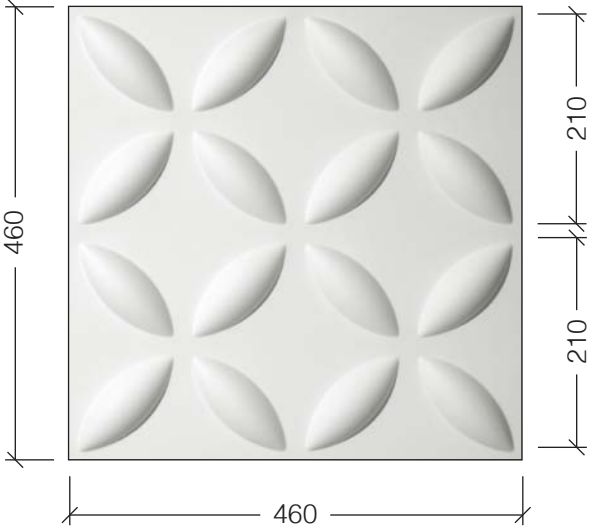

3DWallddecor Dimensional Bamboo Wall Panels

Model:

Bloom

Dimensions (mm)

Max. relief: 20 mm