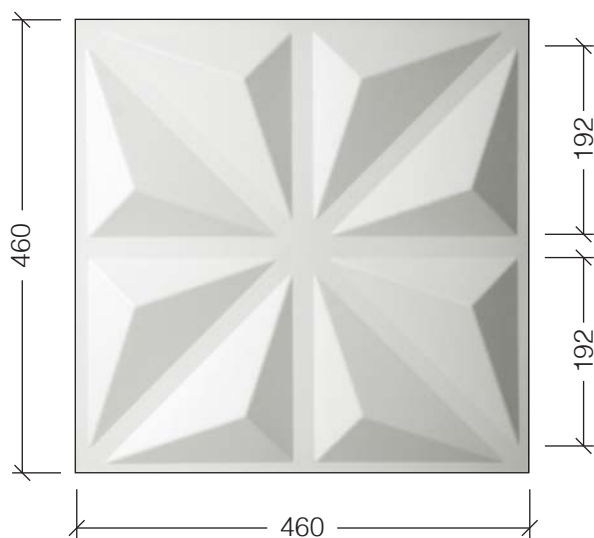

3DWallddecor Dimensional Bamboo Wall Panels

Model:

Diamond

Dimensions (mm)

Max. relief: 20 mm