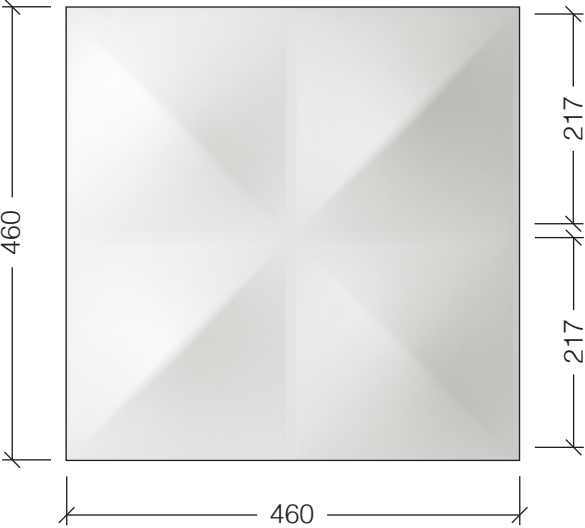

3DWallddecor Dimensional Bamboo Wall Panels

Model:

Dunes

Dimensions (mm)

Max. relief: 20 mm