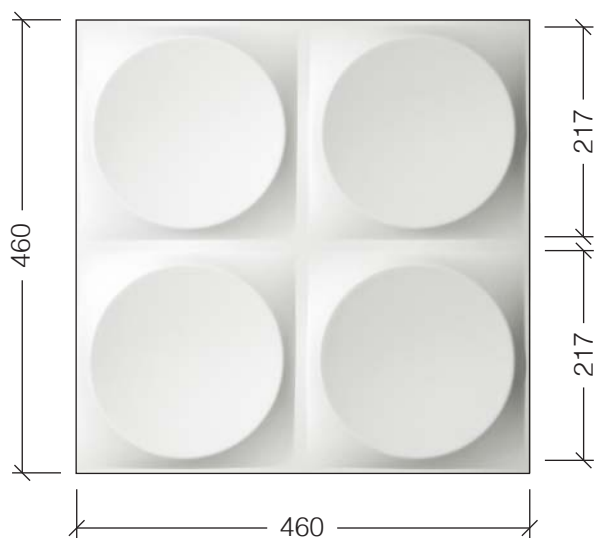

3DWallddecor Dimensional Bamboo Wall Panels

Model:

Moonscape

Dimensions (mm)

Max. relief: 20 mm