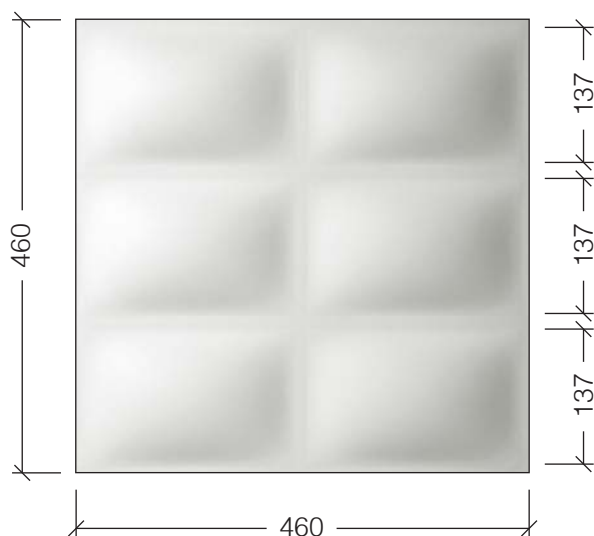

3DWallddecor Dimensional Bamboo Wall Panels

Model:

Pads

Dimensions (mm)

Max. relief: 20 mm