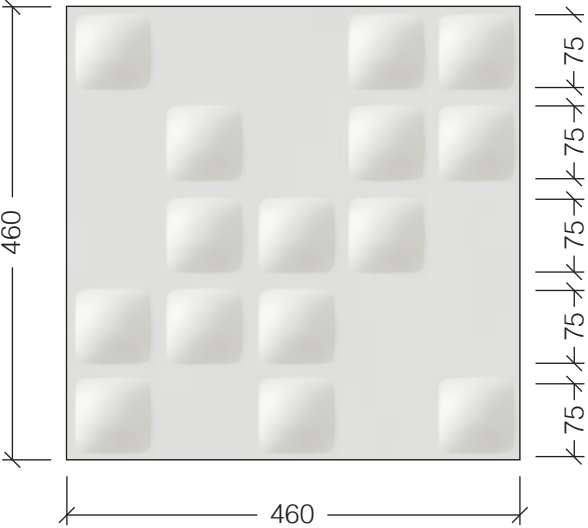

# 3DWallddecor Dimensional Bamboo Wall Panels

Model:

## Pixels

Dimensions (mm)

Max. relief: 20 mm