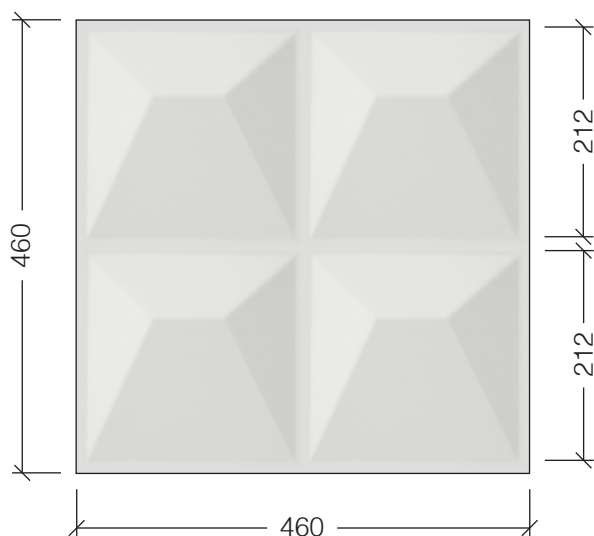

3DWallddecor Dimensional Bamboo Wall Panels

Model:

Ramps

Dimensions (mm)

Max. relief: 20 mm